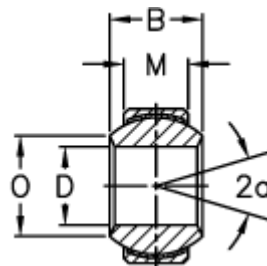

# Data Sheet

Article number: 03406305

Description: Fluro Rod end GXSW 30.55

## Measures

---

A	= 55	Size	= 30.55
a (degrees)	= 17	Static load C <sub>0</sub> (kN)	= 281
B	= 37	Weight	= 369
D	= 30		
Dynamic load C (kN)	= 168		
M	= 25		
O	= 34.8		
Permissible rpm	= 130		